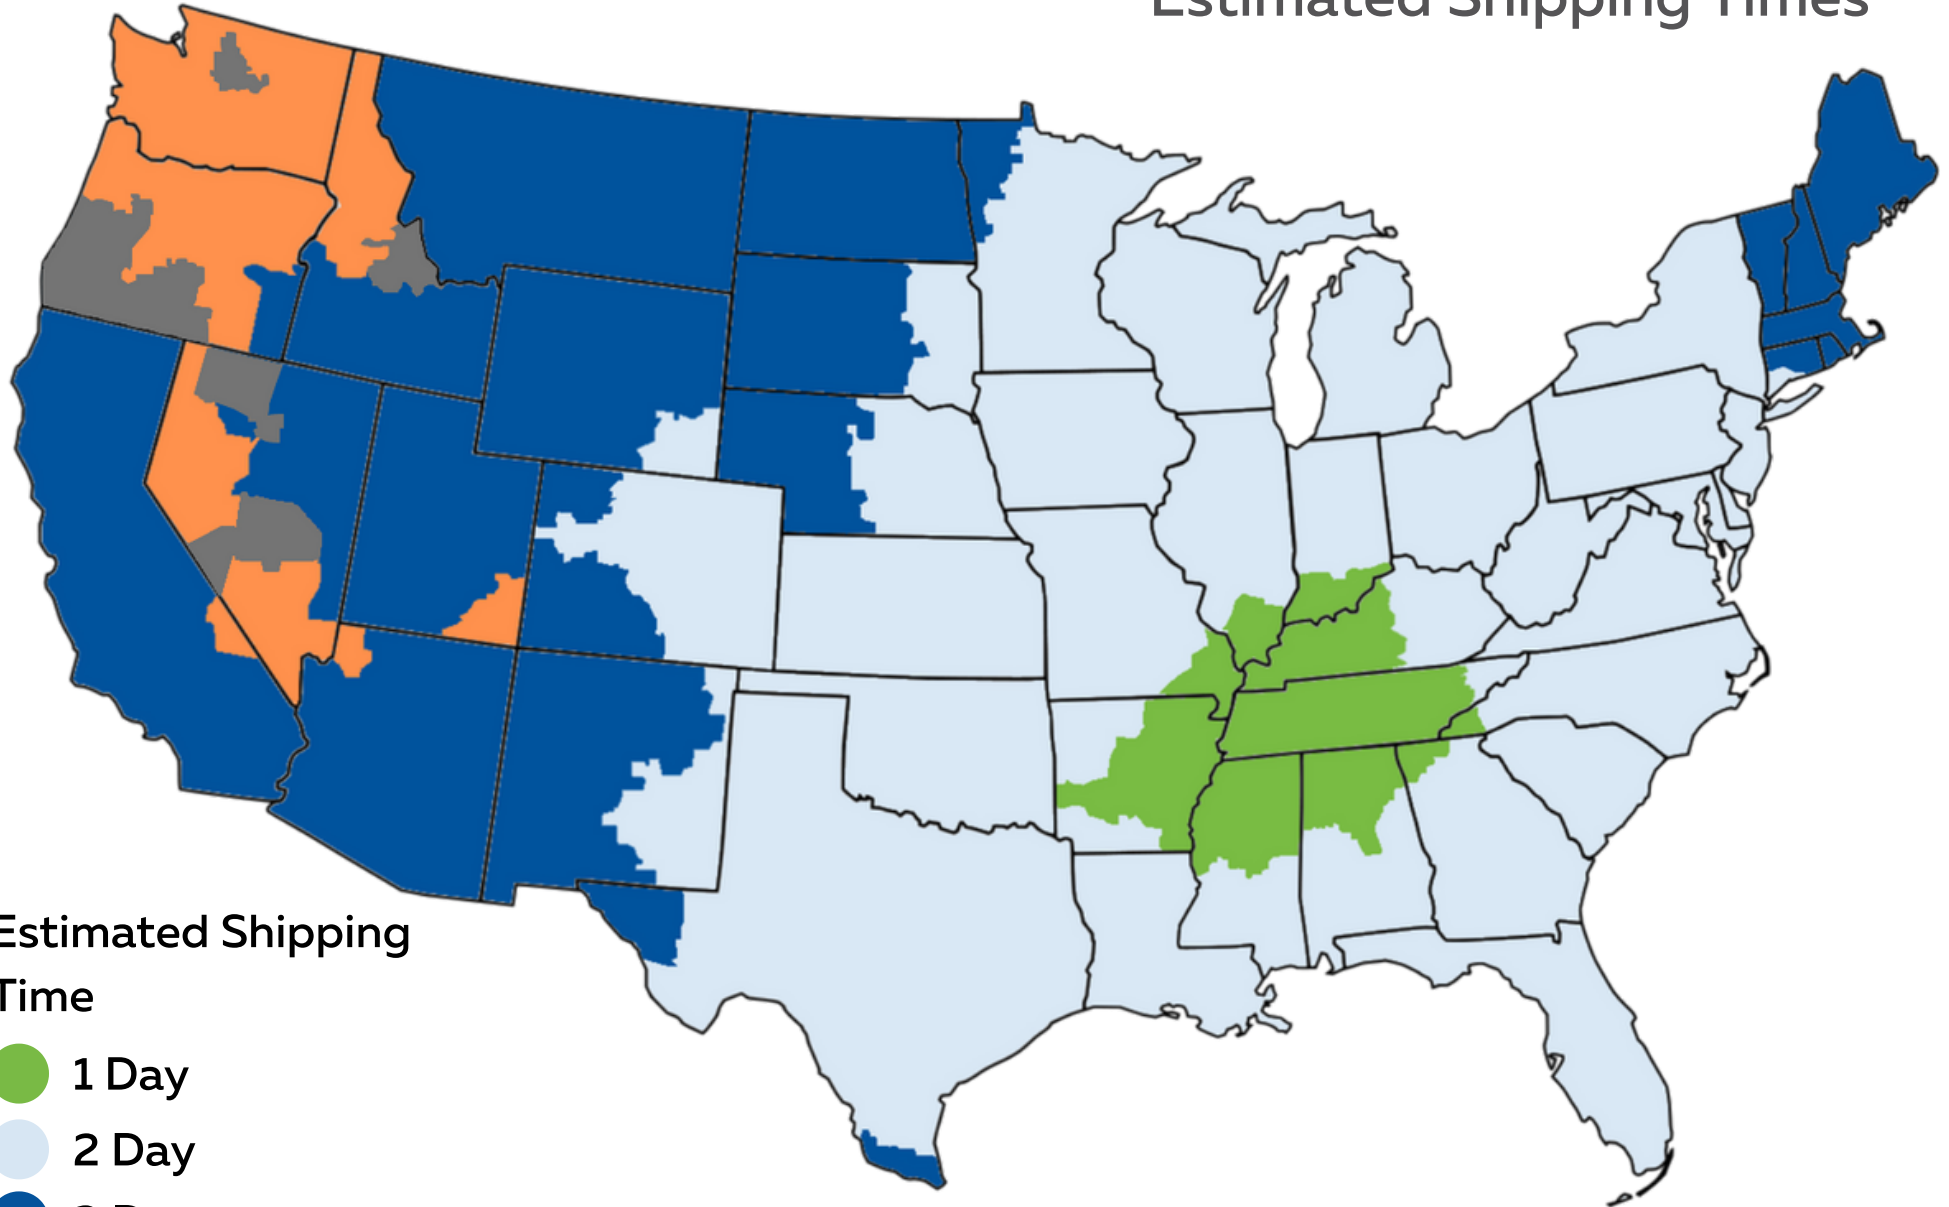

# Jackson Central

Estimated Shipping Times

Estimated Shipping Time

- 1 Day
- 2 Day
- 3 Day
- 4 Day
- 5 Day